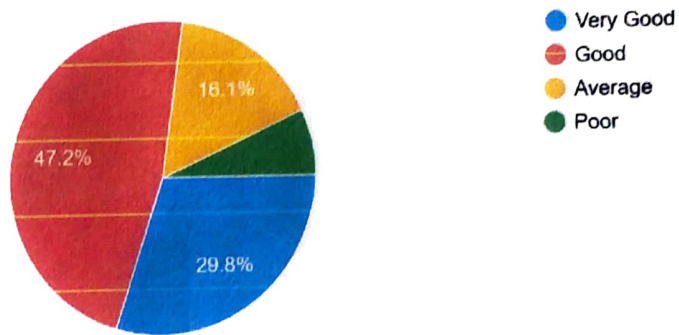

13. Library facilities

322 responses

PRINCIPAL
VISHWA CHETHANA DEGREE COLLEGE
College Code: 8D
No 36, Rajarajeshwari Layout,
Hostur Road, Anekal-Tk, BANGALORE DIST- 562 106.