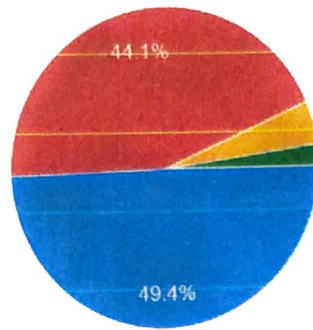

14. Examination system followed at the college

322 responses

- Very Good
- Good
- Average
- Poor