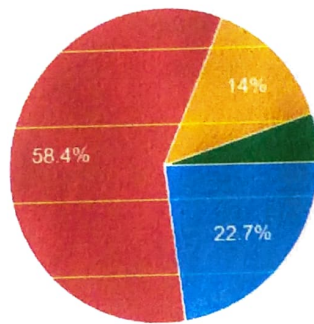

14. Examination system followed at the college

322 responses

- Very Good
- Good
- Average
- Poor

15. Grievances handling Mechanism.

322 responses

- Very Good
- Good
- Average
- Poor

PRINCIPAL
VISHWA CHETHANA DEGREE COLLEGE
College Code: 8D
No 36, Rajarajeshwari Layout,
Hosur Road, Ankal-Tk, BANGALORE DIST- 562 106.