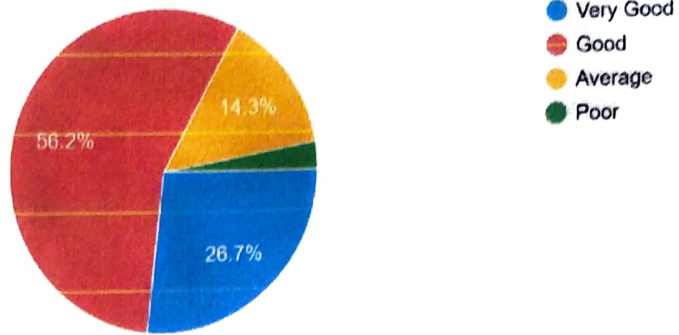

12. To what extent is office staff helpful in administrative matters

322 responses