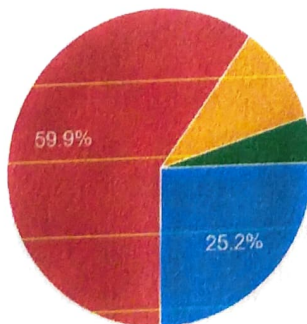

10. Drinking water facility

322 responses

- Very Good
- Good
- Average
- Poor

11. Overall administration matters

322 responses

- Very Good
- Good
- Average
- Poor

PRINCIPAL
VISHWA CHETHANA DEGREE COLLEGE
College Code: 8D
No 36, Rajarajeshwari Layout,
Hoosur Road, Anekal-Tk, BANGALORE DIST- 562 106.